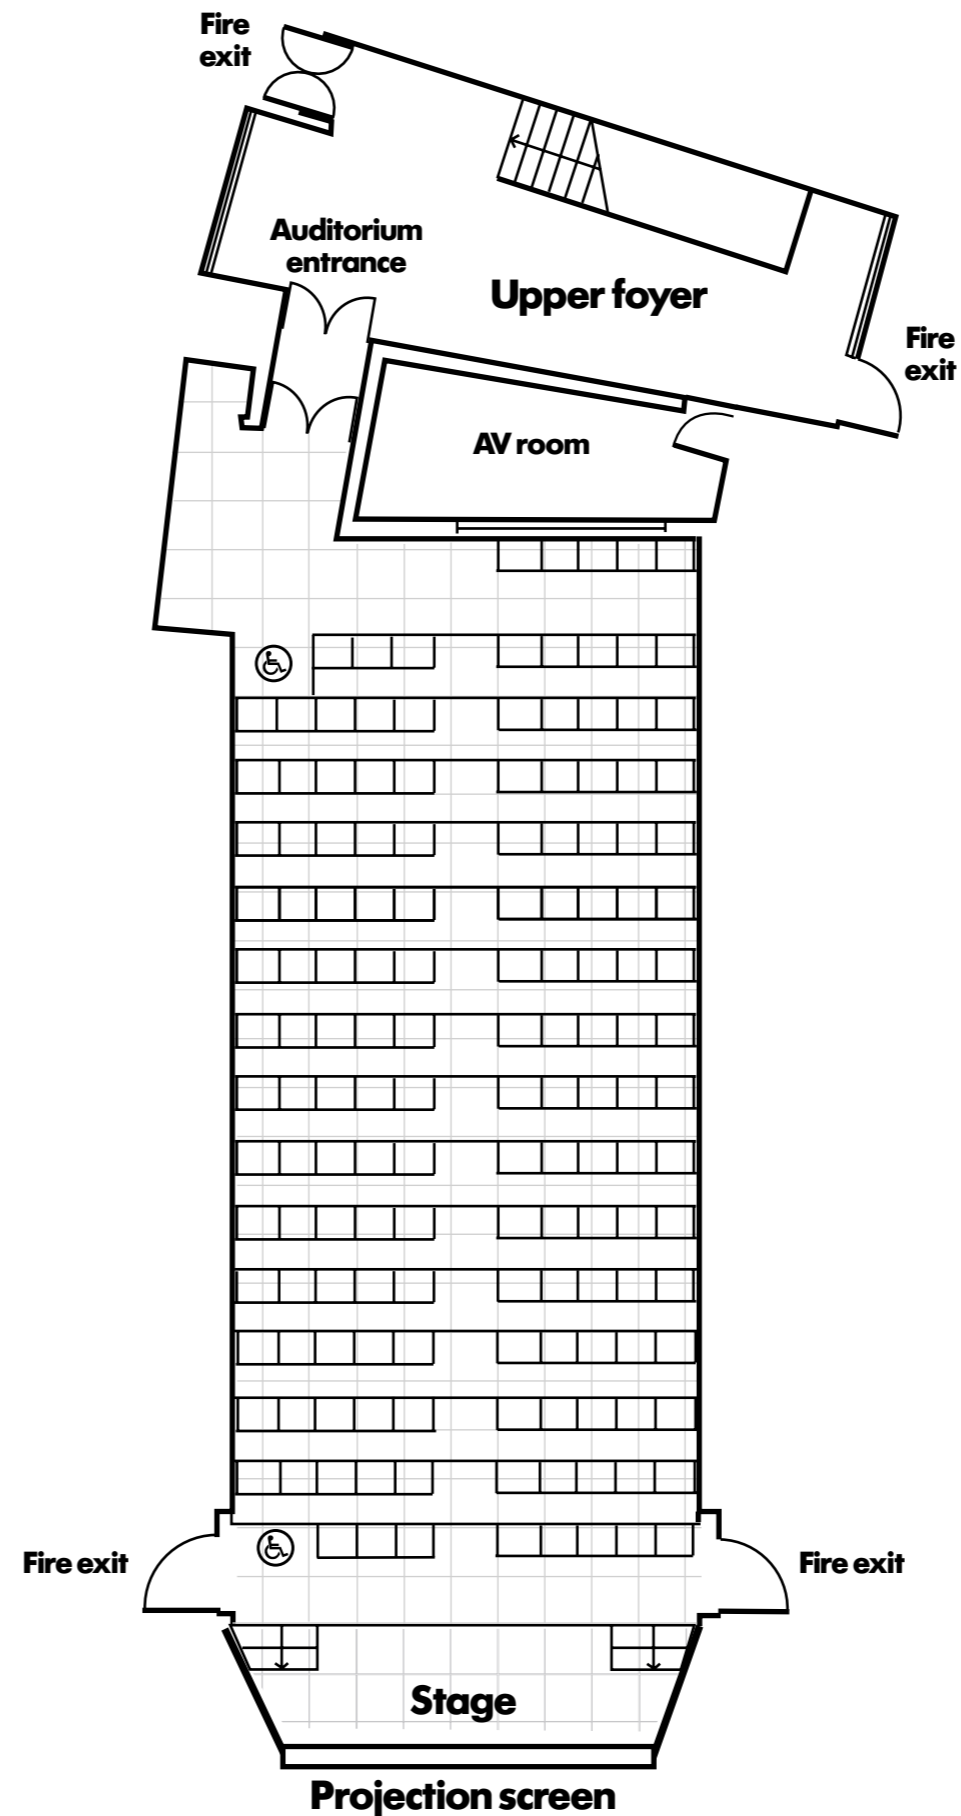

Frobisher Auditorium 2 Level 4

Capacity

total 151 plus 2 wheelchair positions

Auditorium dimensions

width 6.5m

length 17m

Stage dimensions

area 8.9m² (96 sq.ft.)

width 5.3m (17'7")

length 1.6m (5'6")

height max 4m (13'1")

Facilities

- free delegate wi-fi
- perlux cinema screen 4.7 x 2.6m (15'4" x 8'5" with variable masking)
- projection facilities
- dedicated technician
- integrated sound system
- coloured stage and wall lighting
- induction loop
- comfort cooling
- private foyer area
- accessible via passenger lifts, stairs and goods lift
- standard 13 amp power (other power to quote)

Plan to be used as a guide only.

Each grid square represents 1m²